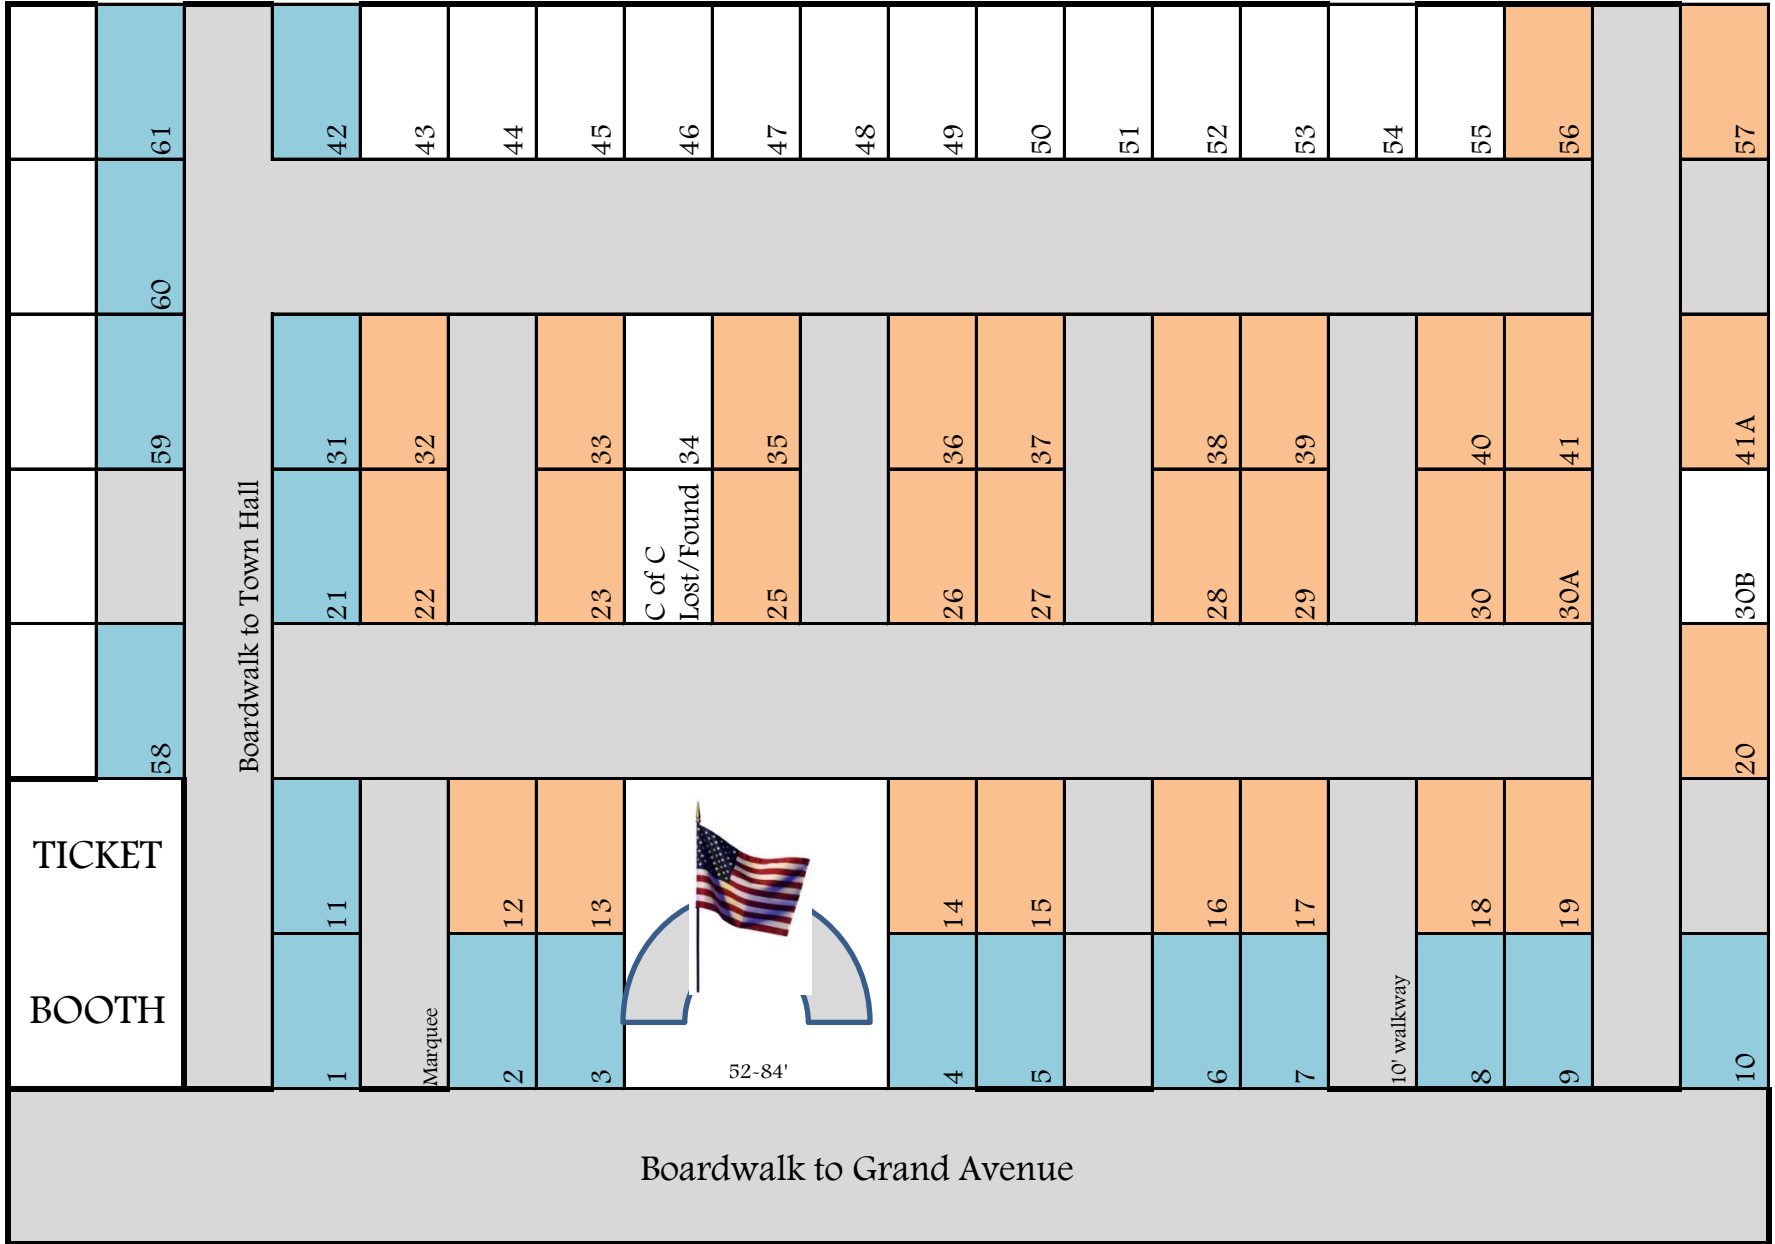

RESTROOMS

GRAND LAKE AREA
ARTS CRAFTS FAIR MAP 2017

North

Boardwalk Booths are Blue. Corner Booths are Orange. Front only Booths are White